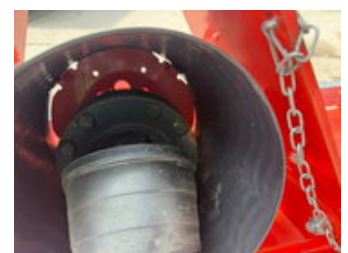

Maschio W145

General characteristics

Brand	Maschio
Subcategory	Soil tiller
Year of construction	2018
Condition	Used
General state	Very good

Maschio W145

Accessories