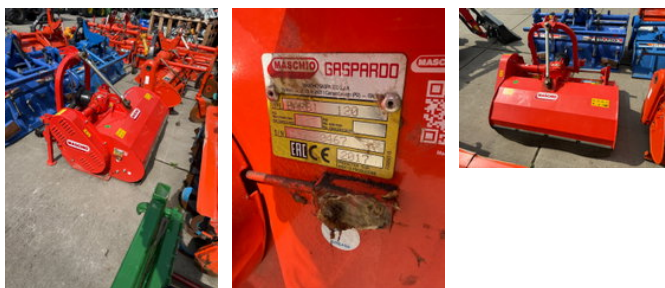

Maschio Barbi 120

General characteristics

Brand	Maschio
Subcategory	Flail mower
Condition	Used

Maschio Barbi 120

Accessories