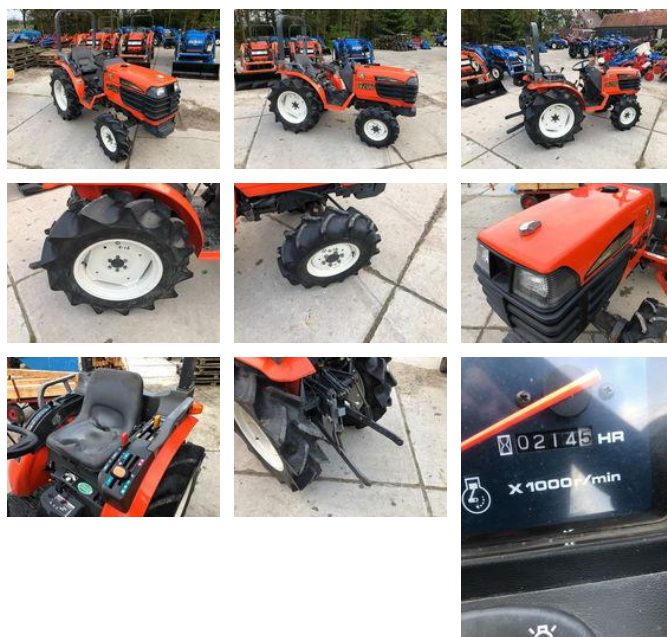

## Kubota GB200

### General features

Brand	Kubota
Subcategory	Compact tractor
operatingHours	214
Condition	Used
General condition	Good

# Kubota GB200

## Technical specifications

assets

20hp