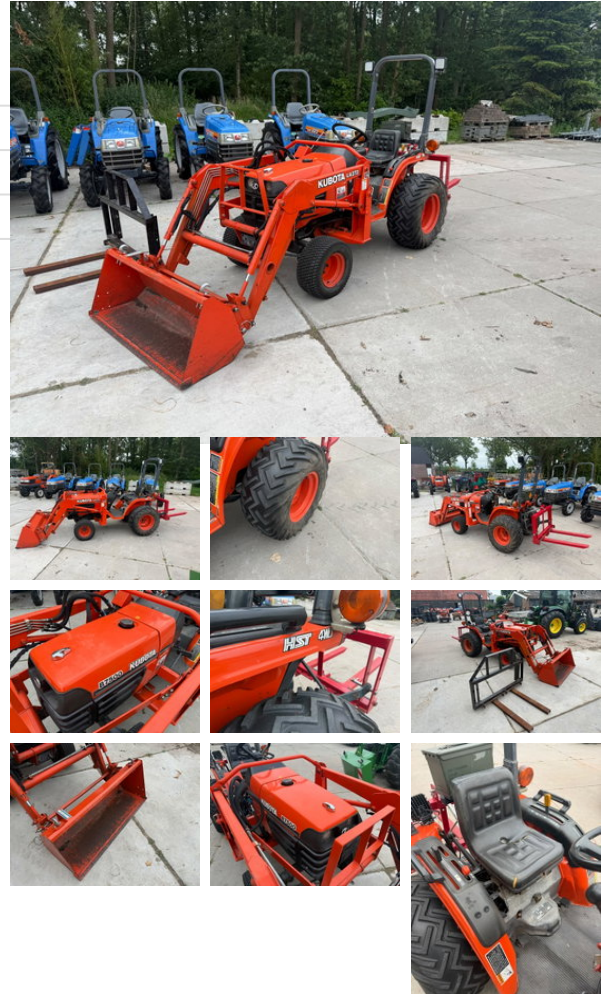

## Kubota B7500 Hst

### General characteristics

Brand	Kubota
Subcategory	Compact tractor
Hours displayed	1299
Condition	Used
General state	Very good

### Technical specifications

Assets	21hp
--------	------