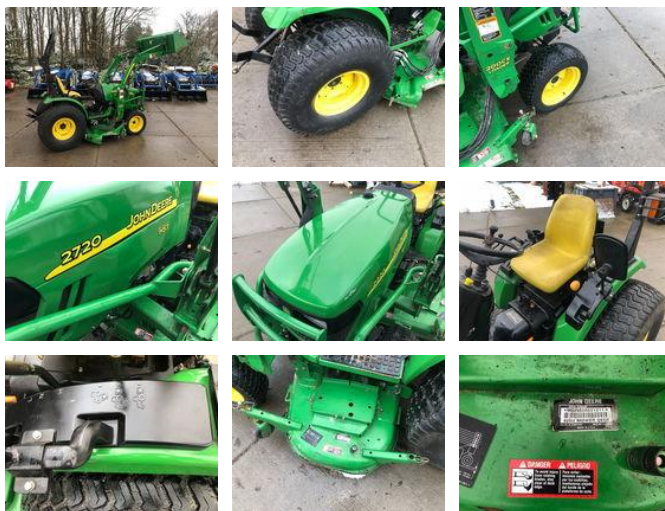

John Deere 2720

General features

Brand	John Deere
Subcategory	Compact tractor
Hourmeter reading	854
Condition	Used
General condition	Very good

John Deere 2720

Technical specifications

Engine output

31hp

Accessories