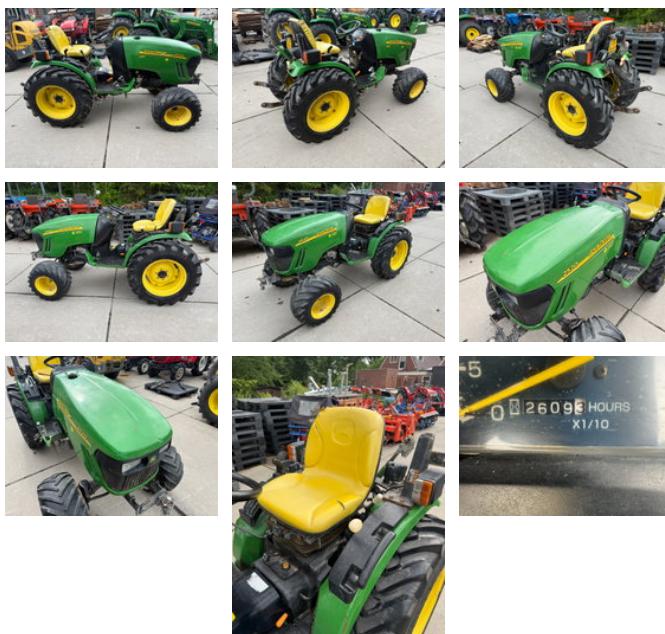

John Deere 2520 Hst

General characteristics

Brand	John Deere
Subcategory	Compact tractor
License plate	TDF-86-R
Year of construction	2006
Date of first registration	30-06-2006
Hours displayed	2609
Condition	Used
General state	Good
Fuel	Diesel

John Deere 2520 Hst

Accessories