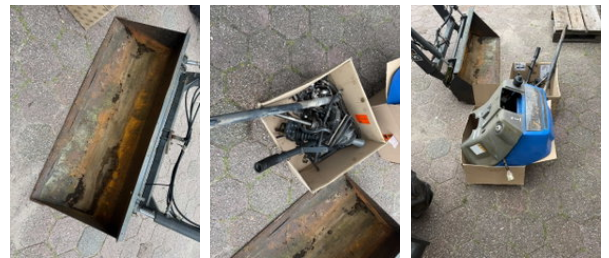

Iseki Sial 223 met voorlader Defekt

General characteristics

| | |
|-----------------|-----------------|
| Brand | Iseki |
| Subcategory | Compact tractor |
| Hours displayed | 1286 |
| Condition | Used |

Technical specifications

Assets 22